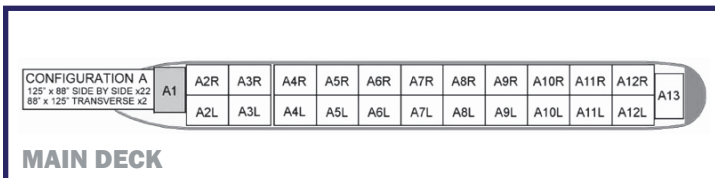

WIDE-BODY FREIGHTER SERVICE LOS ANGELES – HONOLULU – LOS ANGELES

6 FLIGHTS WEEKLY

MON - SAT

Depart: LAX 0200 hrs
 Arrive: HNL 0500 hrs

SUN – FRI

Depart: HNL 1500 hrs
 Arrive: LAX 2330 hrs

- All Cargo 767-300F aircraft
- Early AM recovery time in HNL
- One air waybill, one carrier from LAX to the neighbor islands
- Online shipment tracking and tracing
- Oversized cargo specialists, HAZMAT, live goods & unknown shipper cargo acceptance