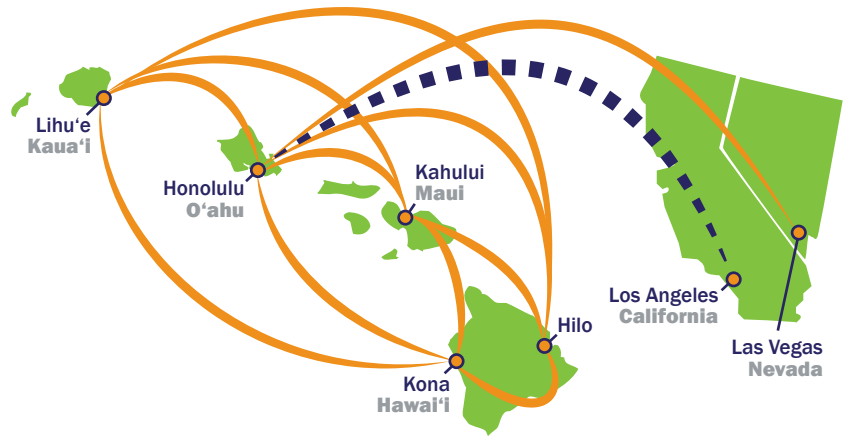

LOS ANGELES – HONOLULU – LOS ANGELES ALOHA AIR CARGO LAX FACILITY

Hours of Operations:
Monday – Friday 9 a.m. – 10:30 p.m.
Saturday 6 a.m. – 2:00 p.m.
(Pick-Up Hours)
Sunday 6 p.m. – 10:30 p.m.

Aloha Air Cargo located in Korean Air Cargo Terminal, 6101 W. Imperial Hwy., Los Angeles, CA 90045

WIDE-BODY FREIGHTER SERVICE LOS ANGELES – HONOLULU – LOS ANGELES

6 FLIGHTS WEEKLY

MON - SAT

Depart: LAX 0200 hrs
 Arrive: HNL 0500 hrs

SUN – FRI

Depart: HNL 1500 hrs
 Arrive: LAX 2330 hrs

- All Cargo 767-300F aircraft
- Early AM recovery time in HNL
- One air waybill, one carrier from LAX to the neighbor islands
- Online shipment tracking and tracing
- Oversized cargo specialists, HAZMAT, live goods & unknown shipper cargo acceptance