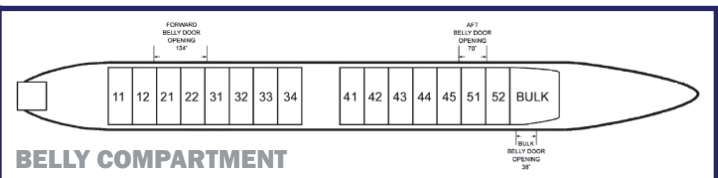

WIDE-BODY FREIGHTER SERVICE LOS ANGELES – HONOLULU – LOS ANGELES

6 FLIGHTS WEEKLY

MON - SAT

Depart: LAX 0200 hrs
 Arrive: HNL 0500 hrs

SUN – FRI

Depart: HNL 1500 hrs
 Arrive: LAX 2330 hrs

- All Cargo 767-300F aircraft
- Early AM recovery time in HNL
- One air waybill, one carrier from LAX to the neighbor islands
- Online shipment tracking and tracing
- Oversized cargo specialists, HAZMAT, live goods & unknown shipper cargo acceptance