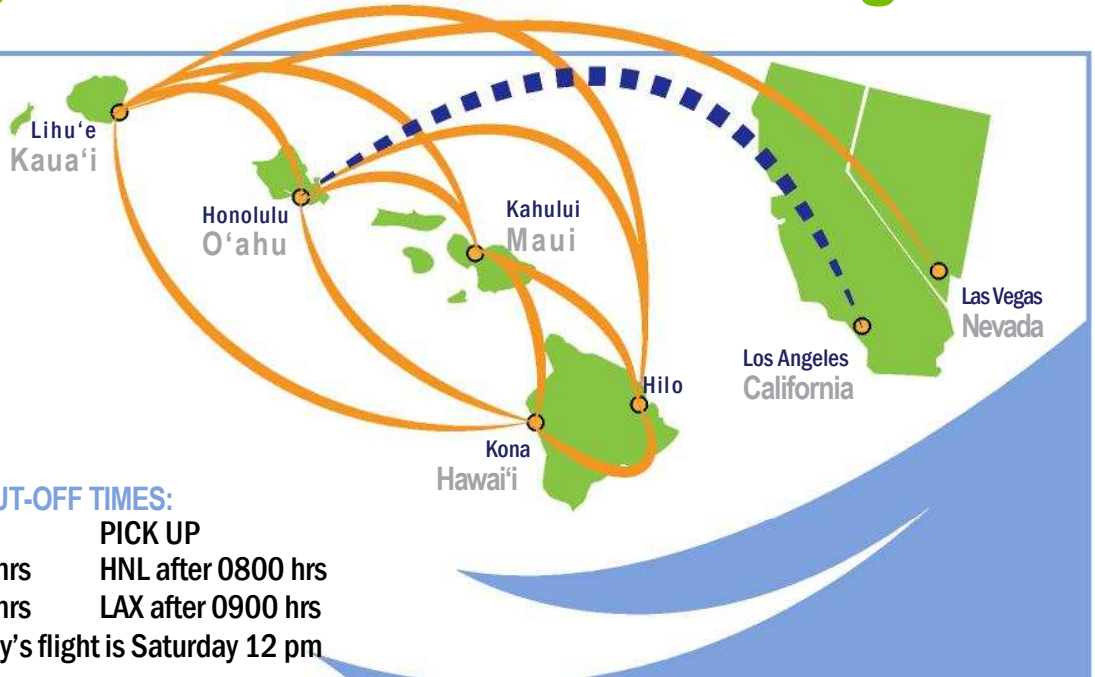

Aloha Air Cargo®

Wide-body Freighter Service

Los Angeles – Honolulu – Los Angeles

6 FLIGHTS WEEKLY

MON – SAT

Depart: LAX 0200 hrs

Arrive: HNL 0500 hrs

SUN – FRI

Depart: HNL 1500 hrs

Arrive: LAX 2330 hrs

TENDERED CARGO CUT-OFF TIMES:

| | DROP OFF | PICK UP |
|-----|-----------------|--------------------|
| LAX | before 2230 hrs | HNL after 0800 hrs |
| HNL | before 1100 hrs | LAX after 0900 hrs |

Note: Cut-off for Sunday's flight is Saturday 12 pm

CARGO DROP OFF LOCATIONS:

Aloha LAX Cargo Station:
NCA Building
6501 W. Imperial Hwy.
Los Angeles, CA 90045
Tel: (310) 337-2630

Aloha HNL Cargo Station:
50 Elliott Street
Honolulu, HI 96818

BOEING 767-300F CARGO LOADING CONFIGURATIONS

Main Deck

Belly Compartment

- All Cargo 767-300F aircraft
- Early AM recovery time in HNL
- One air waybill, one carrier from LAX to the neighbor islands
- Online shipment tracking and tracing
- Oversized cargo specialists, HAZMAT, live animals, human remains, military goods & unknown shipper cargo acceptance