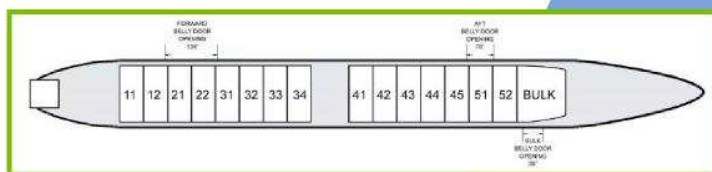

Note: Cut-off for Sunday's flight is Saturday 12 pm

CARGO DROP OFF LOCATIONS:

Aloha LAX Cargo Station:
NCA Building
6501 W. Imperial Hwy.
Los Angeles, CA 90045
Tel: (310) 337-2630

Aloha HNL Cargo Station:
50 Elliott Street
Honolulu, HI 96818

BOEING 767-300F CARGO LOADING CONFIGURATIONS

Main Deck

Belly Compartment

- All Cargo 767-300F aircraft
- Early AM recovery time in HNL
- One air waybill, one carrier from LAX to the neighbor islands
- Online shipment tracking and tracing
- Oversized cargo specialists, HAZMAT, live animals, human remains, military goods & unknown shipper cargo acceptance