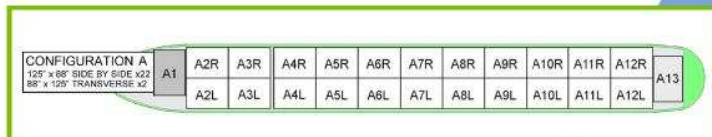

BOEING 767-300F CARGO LOADING CONFIGURATIONS

Main Deck

Belly Compartment

- All Cargo 767-300F aircraft
- Early AM recovery time in HNL
- One air waybill, one carrier from LAX to the neighbor islands
- Online shipment tracking and tracing
- Oversized cargo specialists, HAZMAT, live animals, human remains, military goods & unknown shipper cargo acceptance