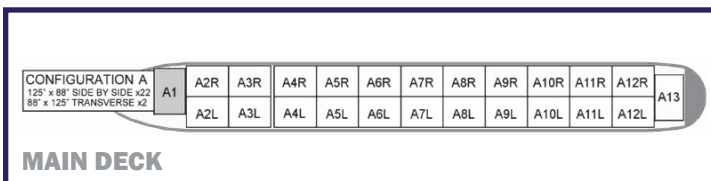

WIDE-BODY FREIGHTER SERVICE HONOLULU TO SEATTLE

5 FLIGHTS WEEKLY

MON - FRI

Depart: HNL 2030 hrs (Cutoff 1630 hrs HST)

Arrive: SEA 0600 hrs

- All Cargo 767-300F aircraft
- One air waybill, one carrier from ITO/ KOA/OGG/LIH/HNL to SEA (add additional flight day for shipments originating from neighbor islands for transfer through HNL)
- Online shipment tracking
- Next Flight Out, Standard, and Economy service levels to suit your business needs.