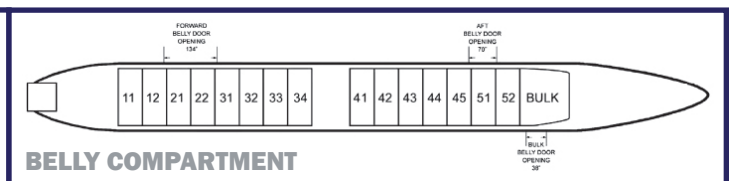

WIDE-BODY FREIGHTER SERVICE HONOLULU TO SEATTLE

5 FLIGHTS WEEKLY

MON - FRI

Depart: HNL 2030 hrs (Cutoff 1630 hrs HST)

Arrive: SEA 0600 hrs

- All Cargo 767-300F aircraft
- One air waybill, one carrier from ITO/ KOA/OGG/LIH/HNL to SEA (add additional flight day for shipments originating from neighbor islands for transfer through HNL)
- Online shipment tracking
- Next Flight Out, Standard, and Economy service levels to suit your business needs.