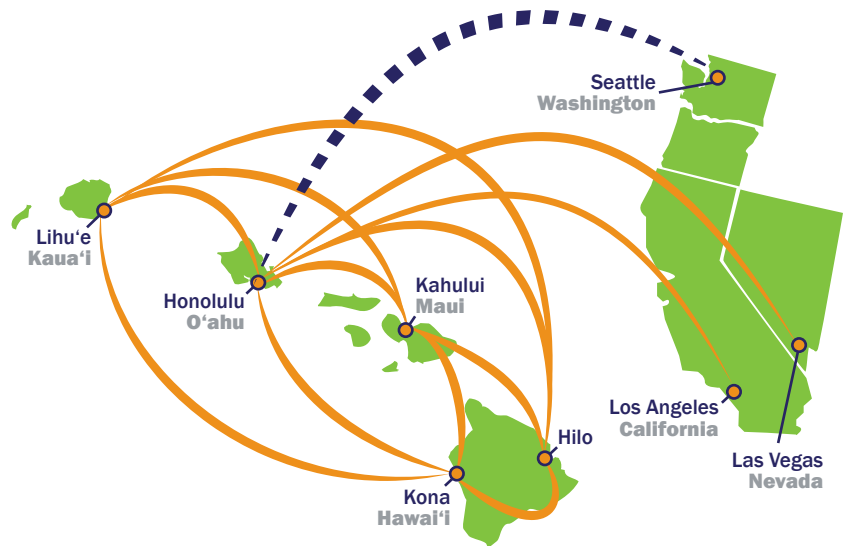

NEW LOCATION - SEATTLE AIRPORT (SEA) WORLDWIDE FLIGHT SERVICES EFFECTIVE SEPTEMBER 22ND, 2020

Hours of Operations:
24-hour, 7 days a week

Ground Handler Direct:
877-408-8844

Aloha Air Cargo SEA is located at 2427 South 161st, Seatac, Washington 98158.

WIDE-BODY FREIGHTER SERVICE HONOLULU TO SEATTLE

5 FLIGHTS WEEKLY

MON - FRI

Depart: HNL 2030 hrs (Cutoff 1630 hrs HST)

Arrive: SEA 0600 hrs

- All Cargo 767-300F aircraft
- One air waybill, one carrier from ITO/ KOA/OGG/LIH/HNL to SEA (add additional flight day for shipments originating from neighbor islands for transfer through HNL)
- Online shipment tracking
- Next Flight Out, Standard, and Economy service levels to suit your business needs.